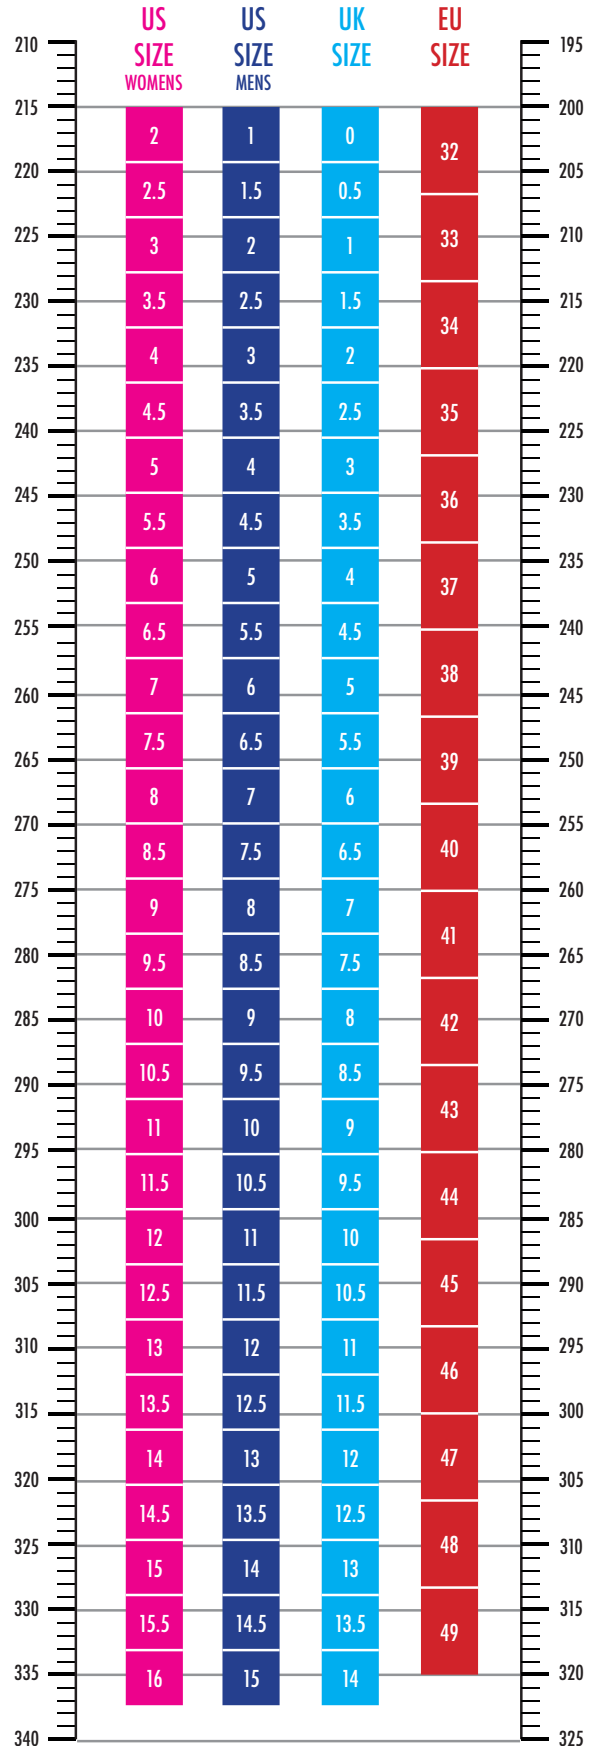

EU/UK SIZING CONVERSION

STANDARD SIZES

EU SIZE	36	37	38	39	40	41	42	43
UK SIZE	3.5	4	5	6	6.5	7	8	9

STANDARD SIZES

EU SIZE	44	45	46	47	48	49	50	51
UK SIZE	9.5	10	11	12	12.5	13	14	15

SHOE SIZE
[millimeters]

FOOT SIZE
[millimeters]